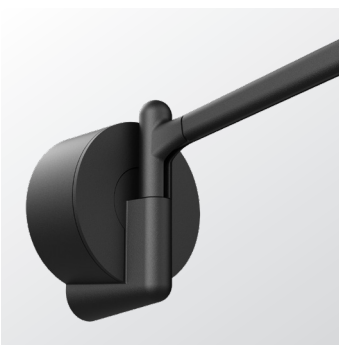

TONONE

technical specifications

Article number

	smokey black	5040
	fuzzy white	5041
	heavy metal	5042