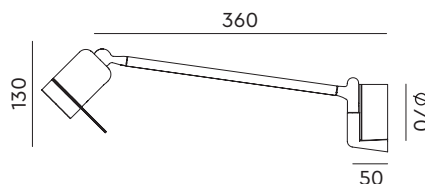

Only ONE: One lamp, endless adventures

Why buy more when you only need one? One lamp. Chargeable, to take anywhere. Timeless, for a sustainable future. One lamp that always illuminates you. Wherever you want. Whenever you want. Tonone ONE. Tonone presents: ONE. One lamp that you can use in countless ways. The start is ONE + knob. What comes next is up to you. ONE + floor, ONE + desk, ONE + wall or... bring ONE on the road. Charge the lamp and use it up to 5 hours. You only need ONE to surround yourself with light anywhere and anytime you want.

Type	Wall lamp
Environment	Indoor
Material	Steel & aluminum
Weight	0,5 kg
Voltage	220-240 V
Output	5V-1A/2A
IP	20
Lightsource	Lightsource included
Battery	Up to 5 hours
Charge	USB-C charging cable included
Cable length	500 mm

CRI	90
Max lumen	230
Kelvin	2700
Dimmable	Secundair on fixture

Lightbeam	36° (15° / 24°)